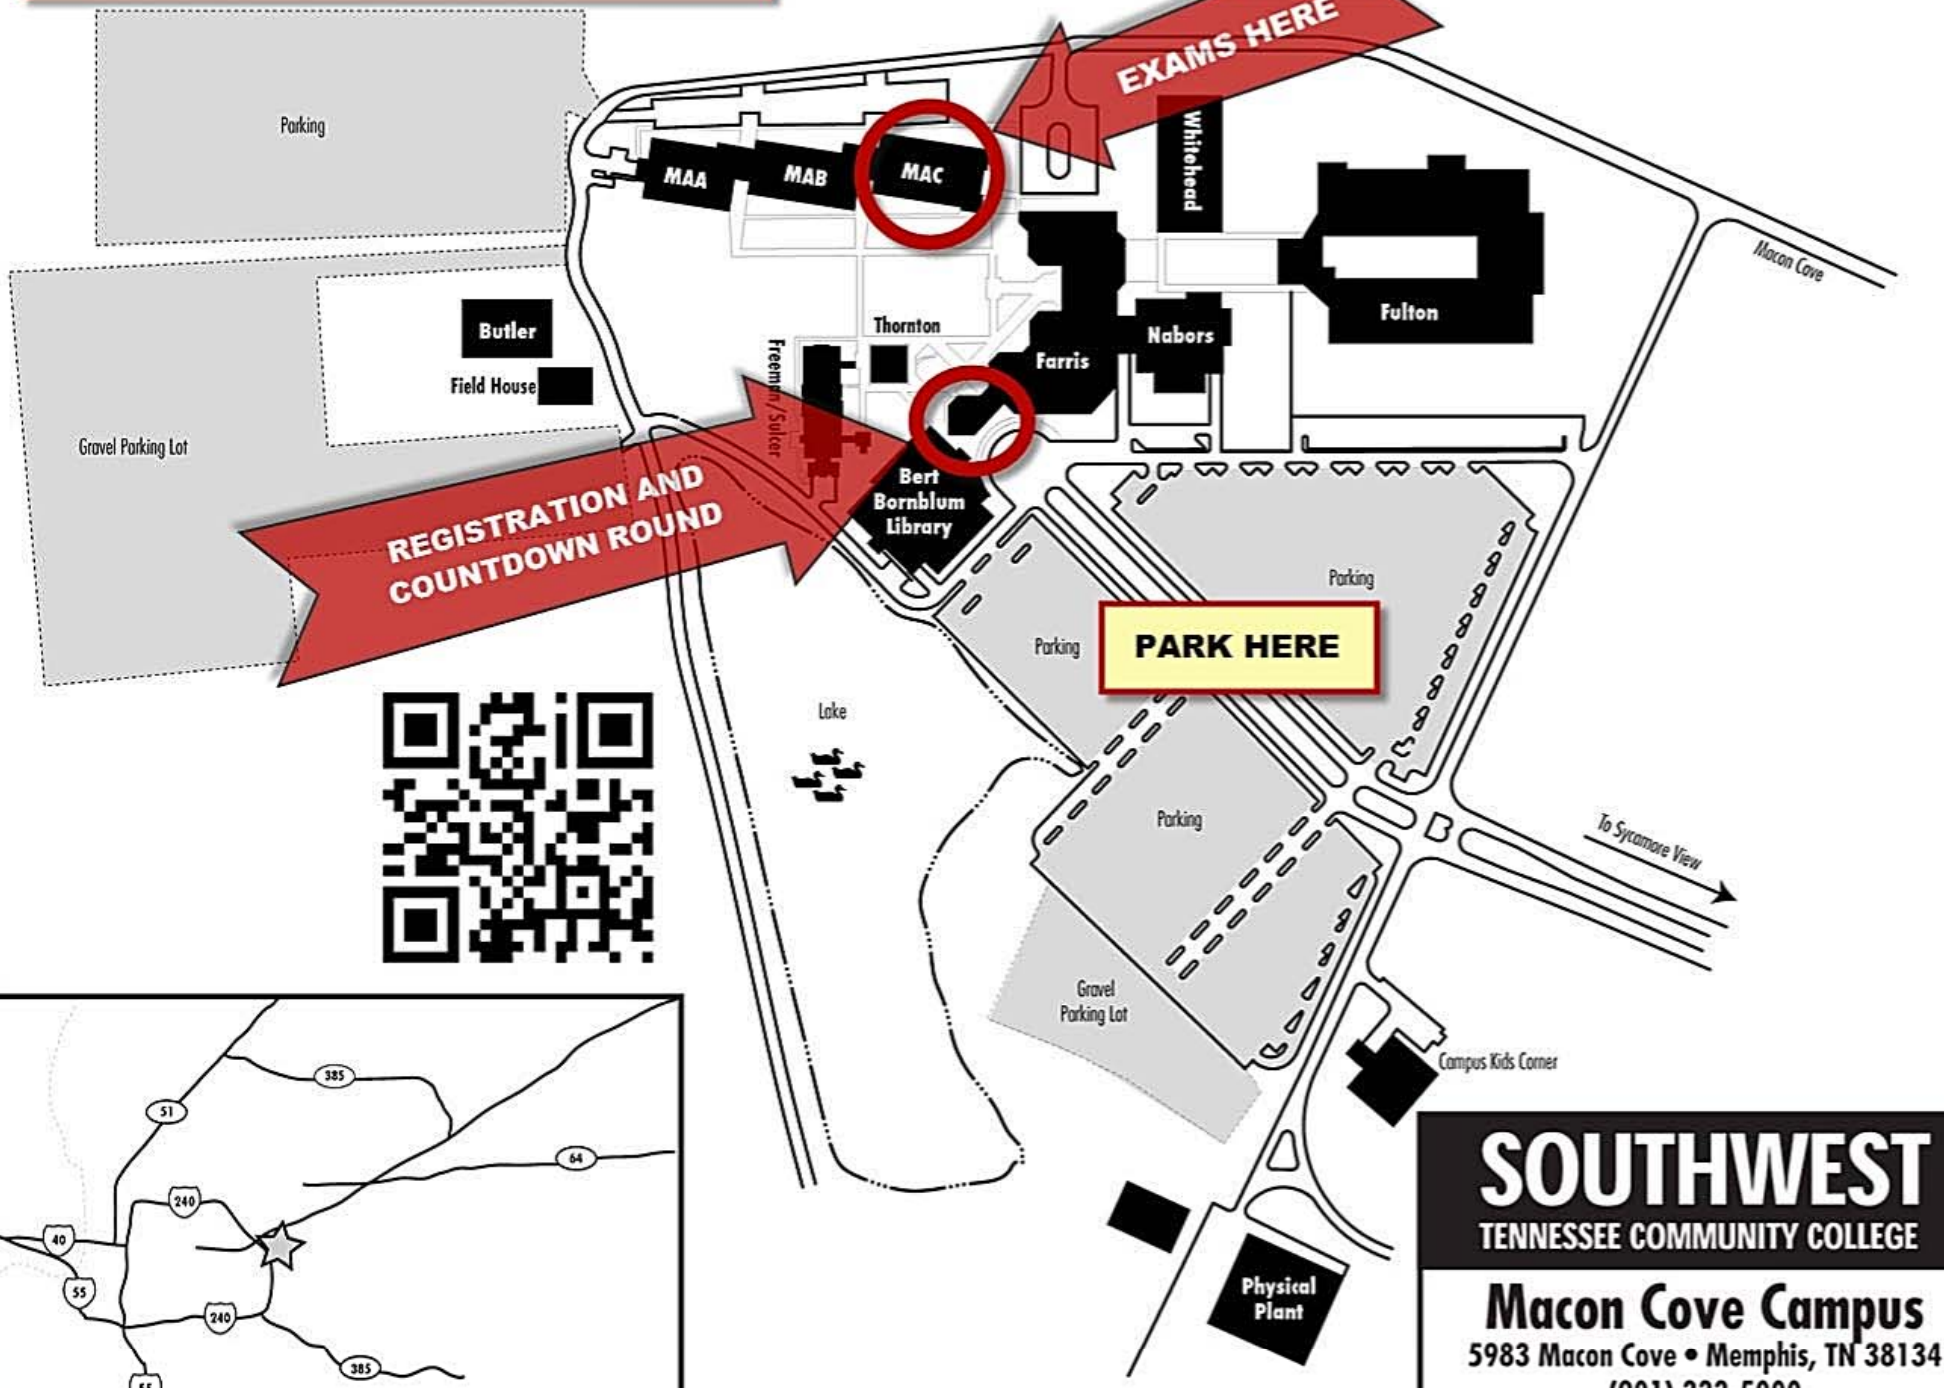

2015 MATHCOUNTS EVENT MAP

I-40

EXAMS HERE

**REGISTRATION AND
COUNTDOWN ROUND**

PARK HERE

SOUTHWEST
TENNESSEE COMMUNITY COLLEGE

Macon Cove Campus
5983 Macon Cove • Memphis, TN 38134
(901) 333-5000